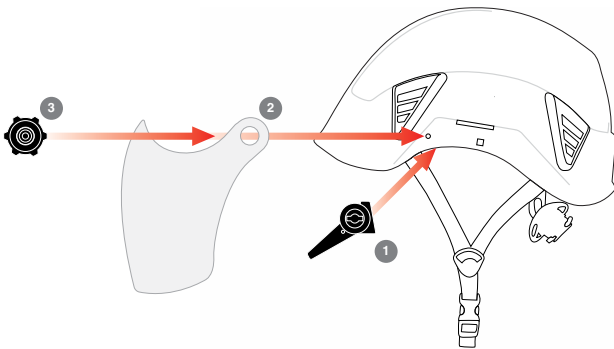

### FEATURES:

- Low profile design when the visor is raised.
- Scratch and fog resistant.
- Includes visor mounting kit.

The impact resistant ZERO Clear visor fits directly to the ZPE01 & ZPE02 helmets and protects from flying particles.